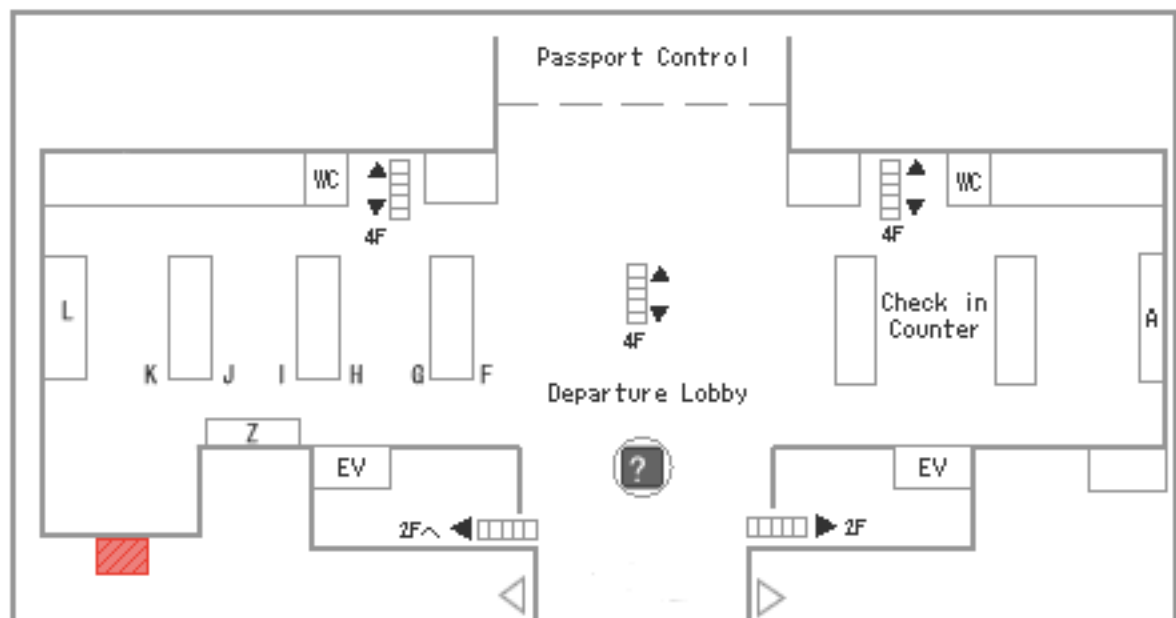

## Haneda Airport International, ABC Departure counter (3F)

Business hour : 24-hour

Sign Information

Delivery Service Counter